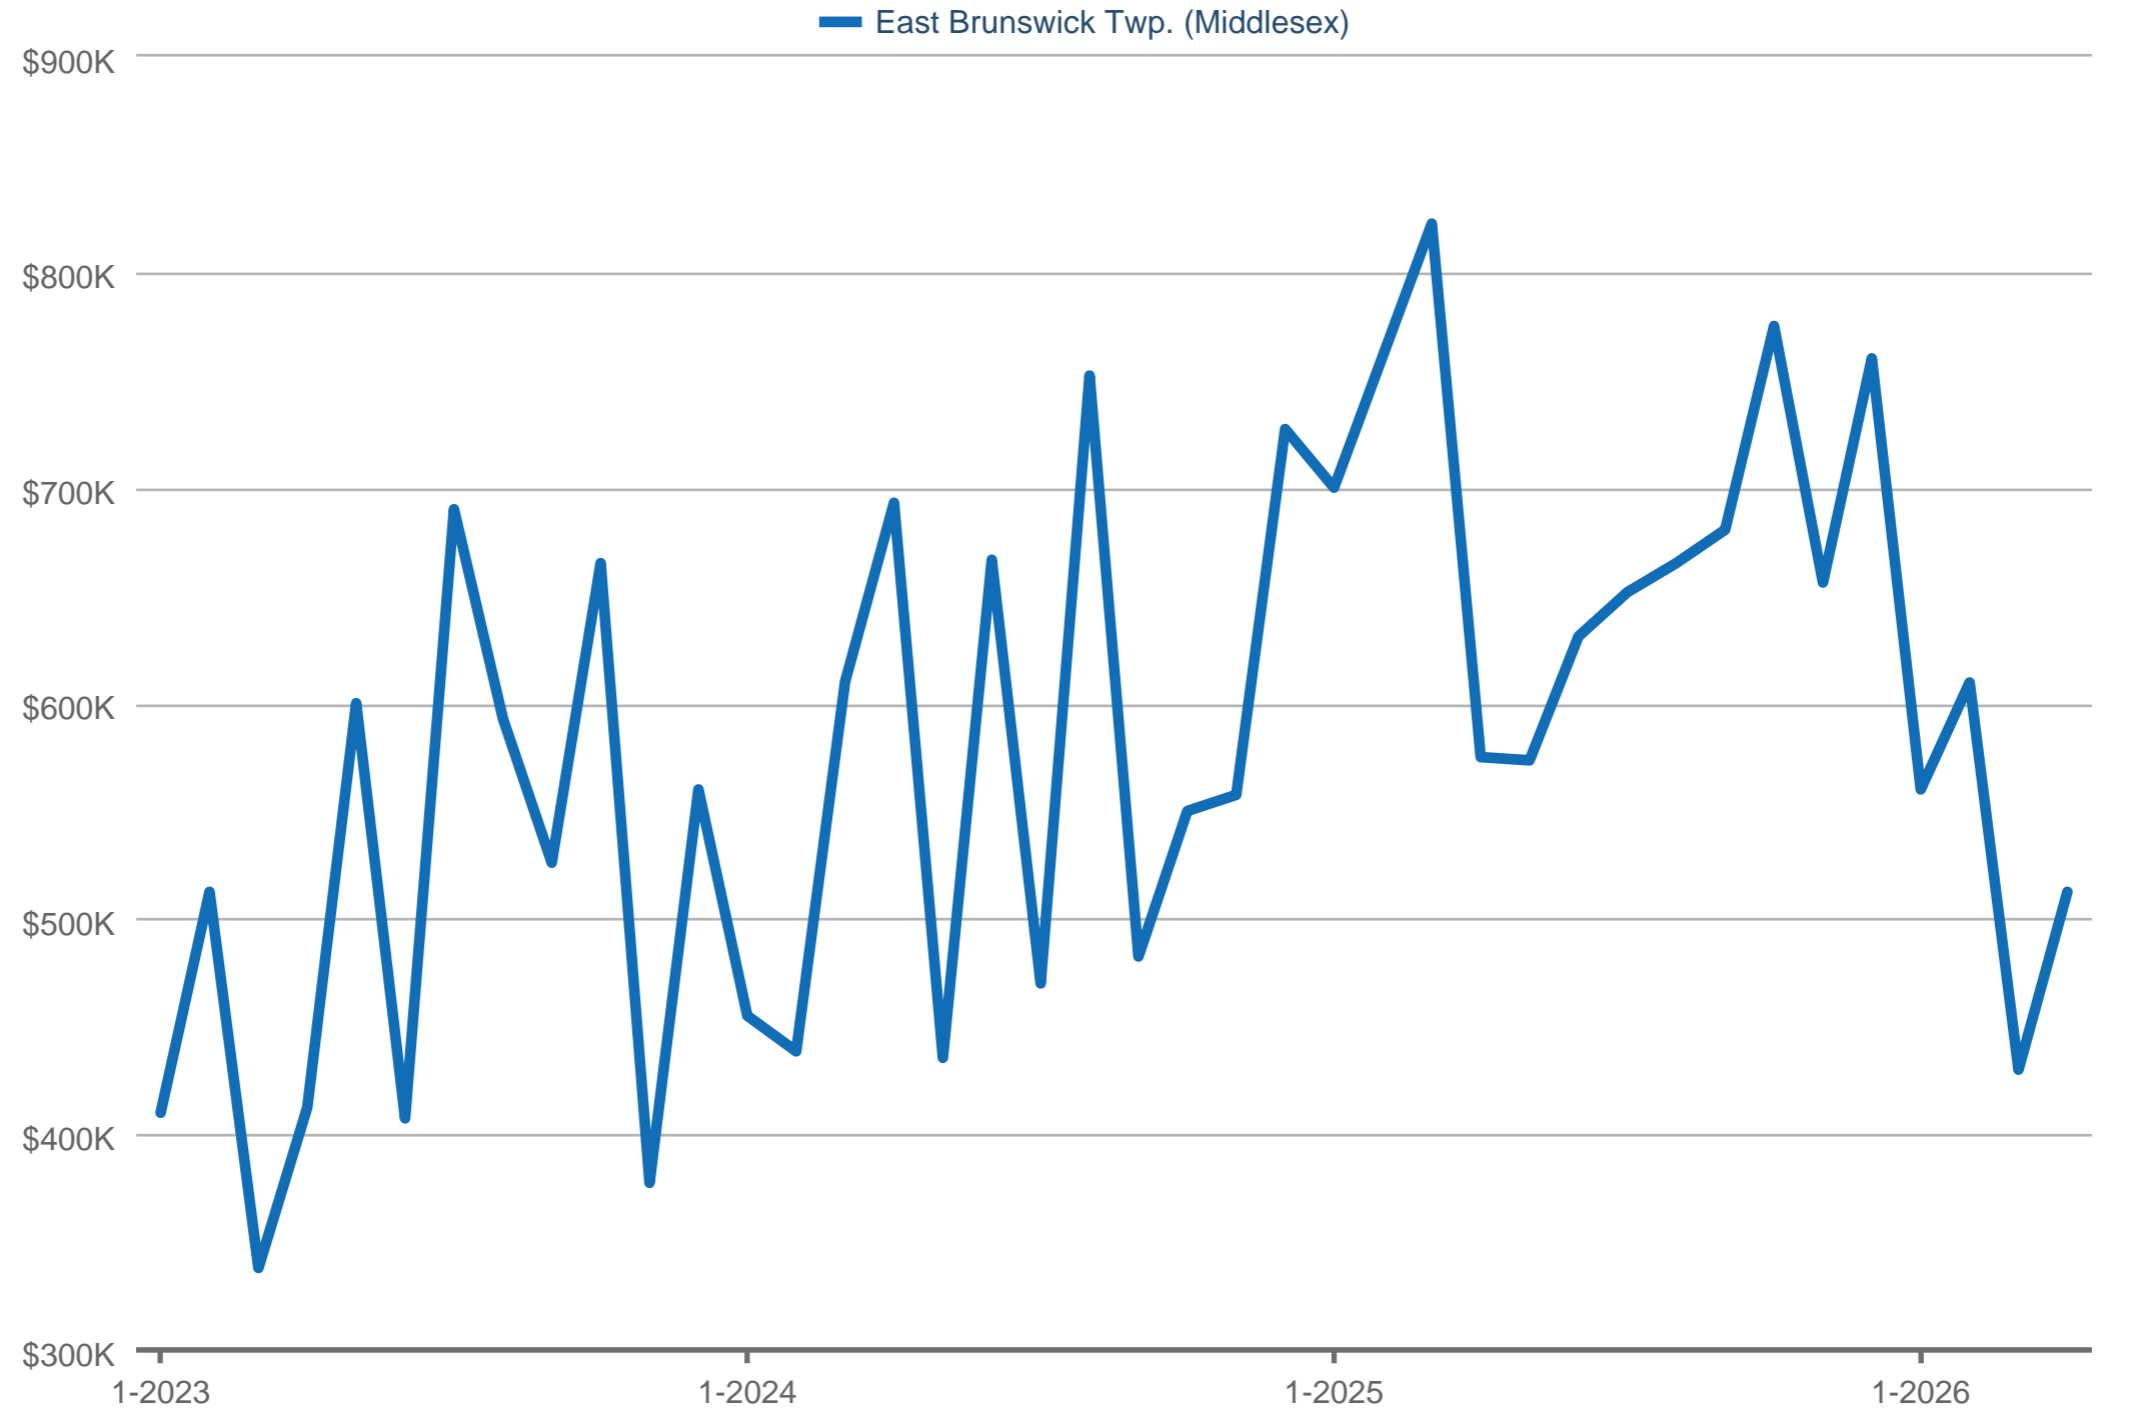

Median Sales Price

East Brunswick Twp. (Middlesex)

Each data point is one month of activity. Data is from May 18, 2026.