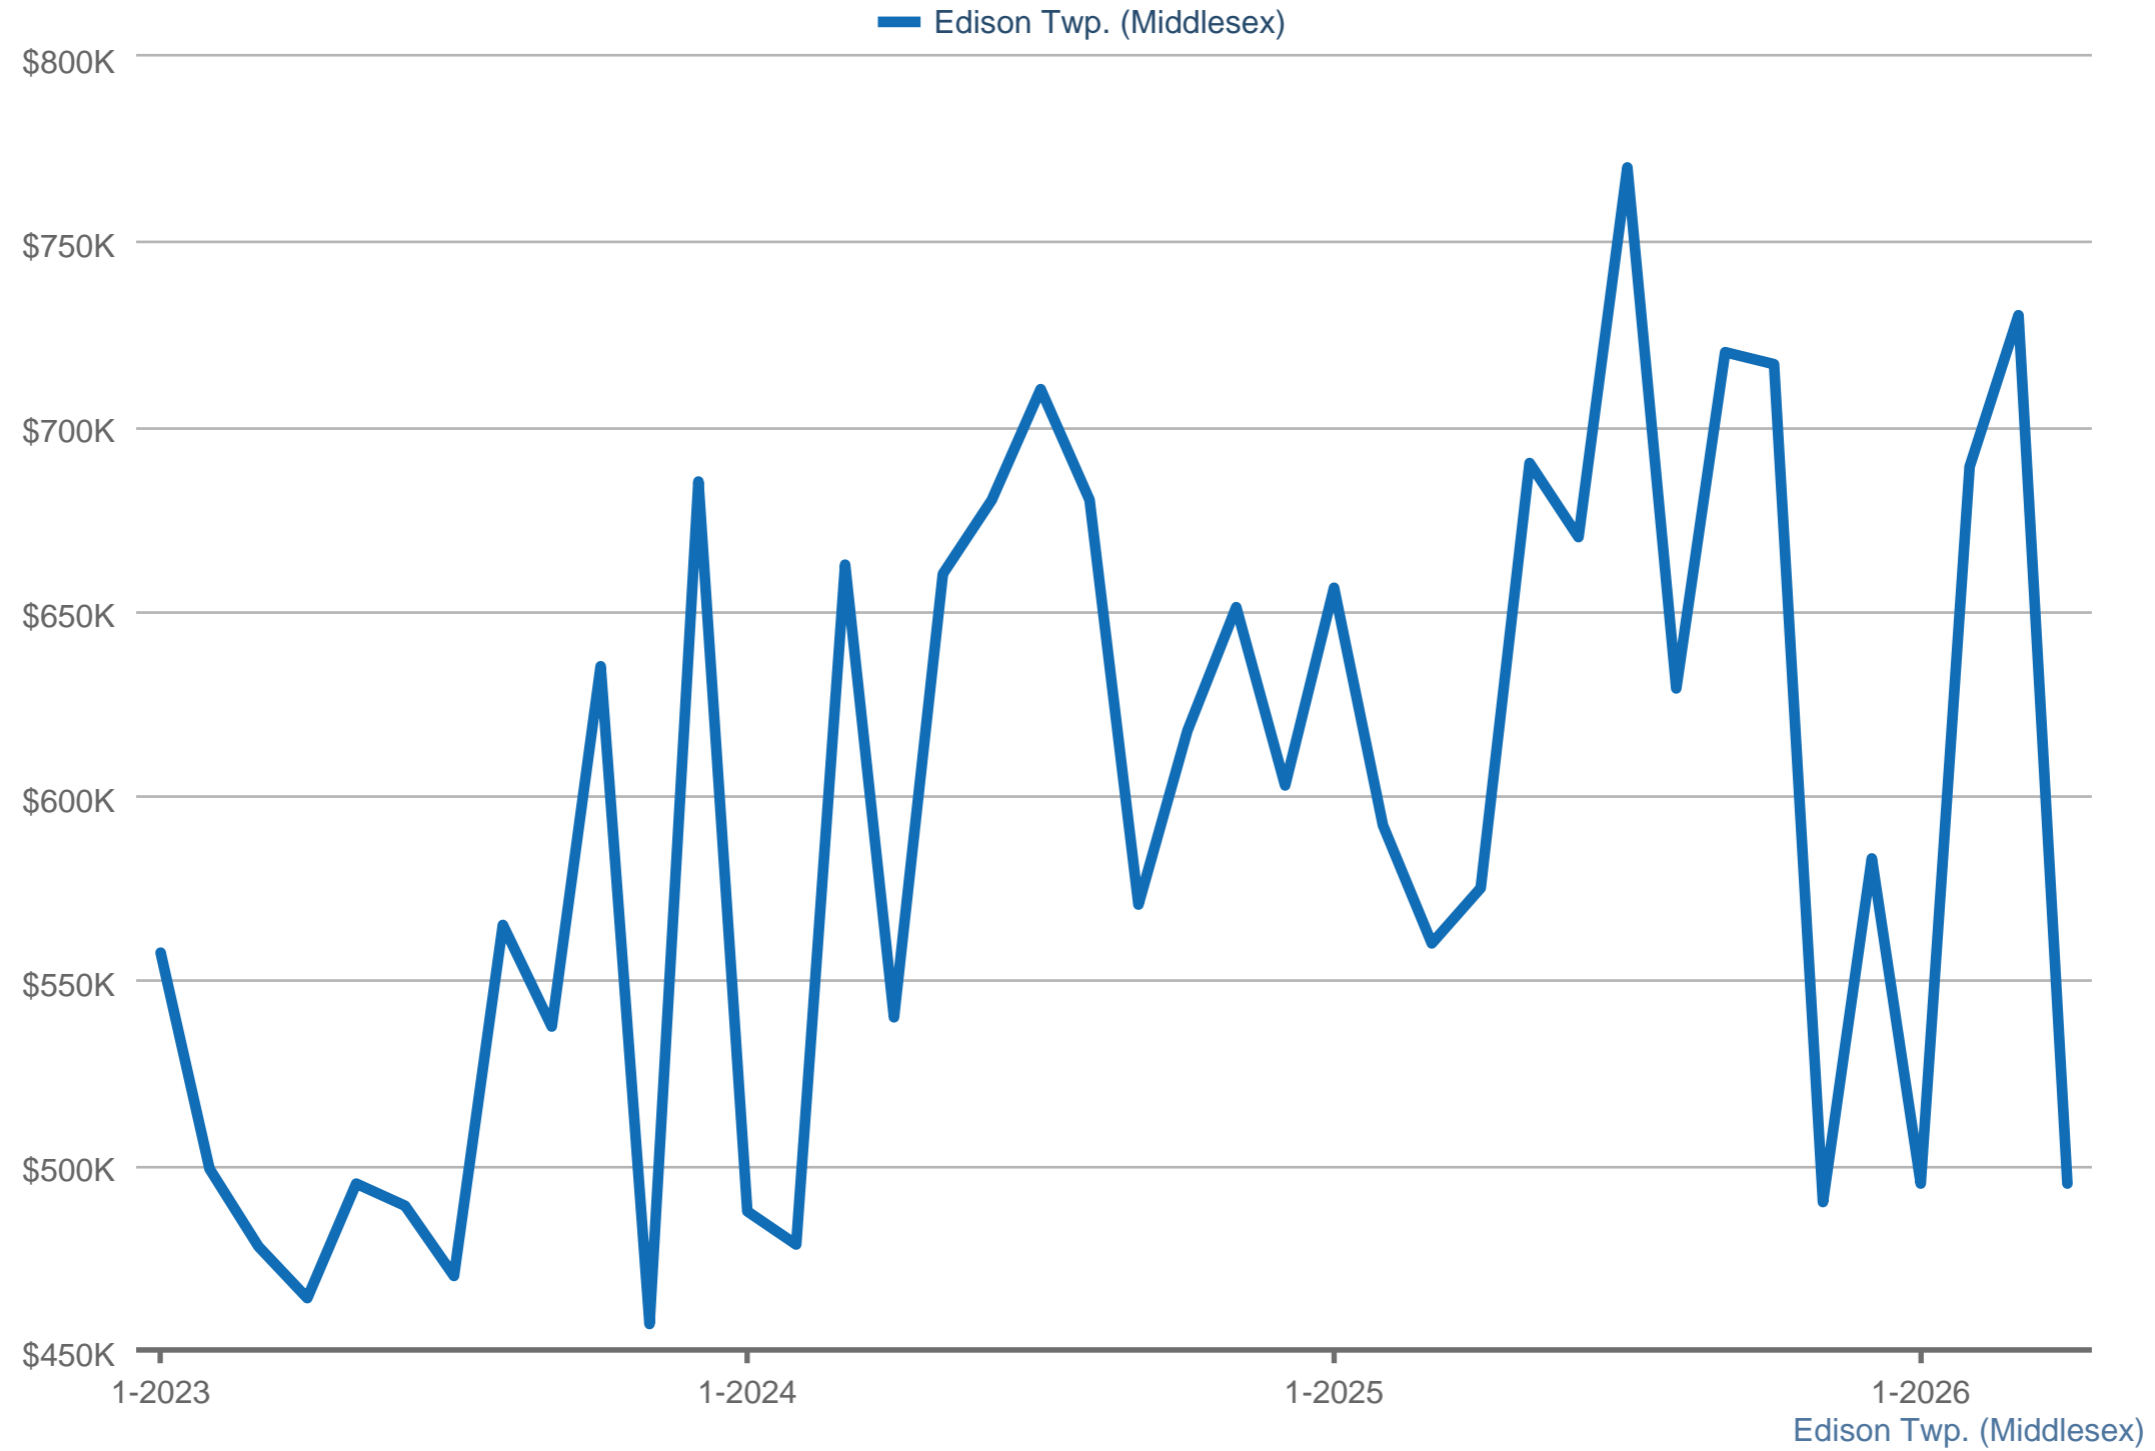

Median Sales Price

Each data point is one month of activity. Data is from May 18, 2026.