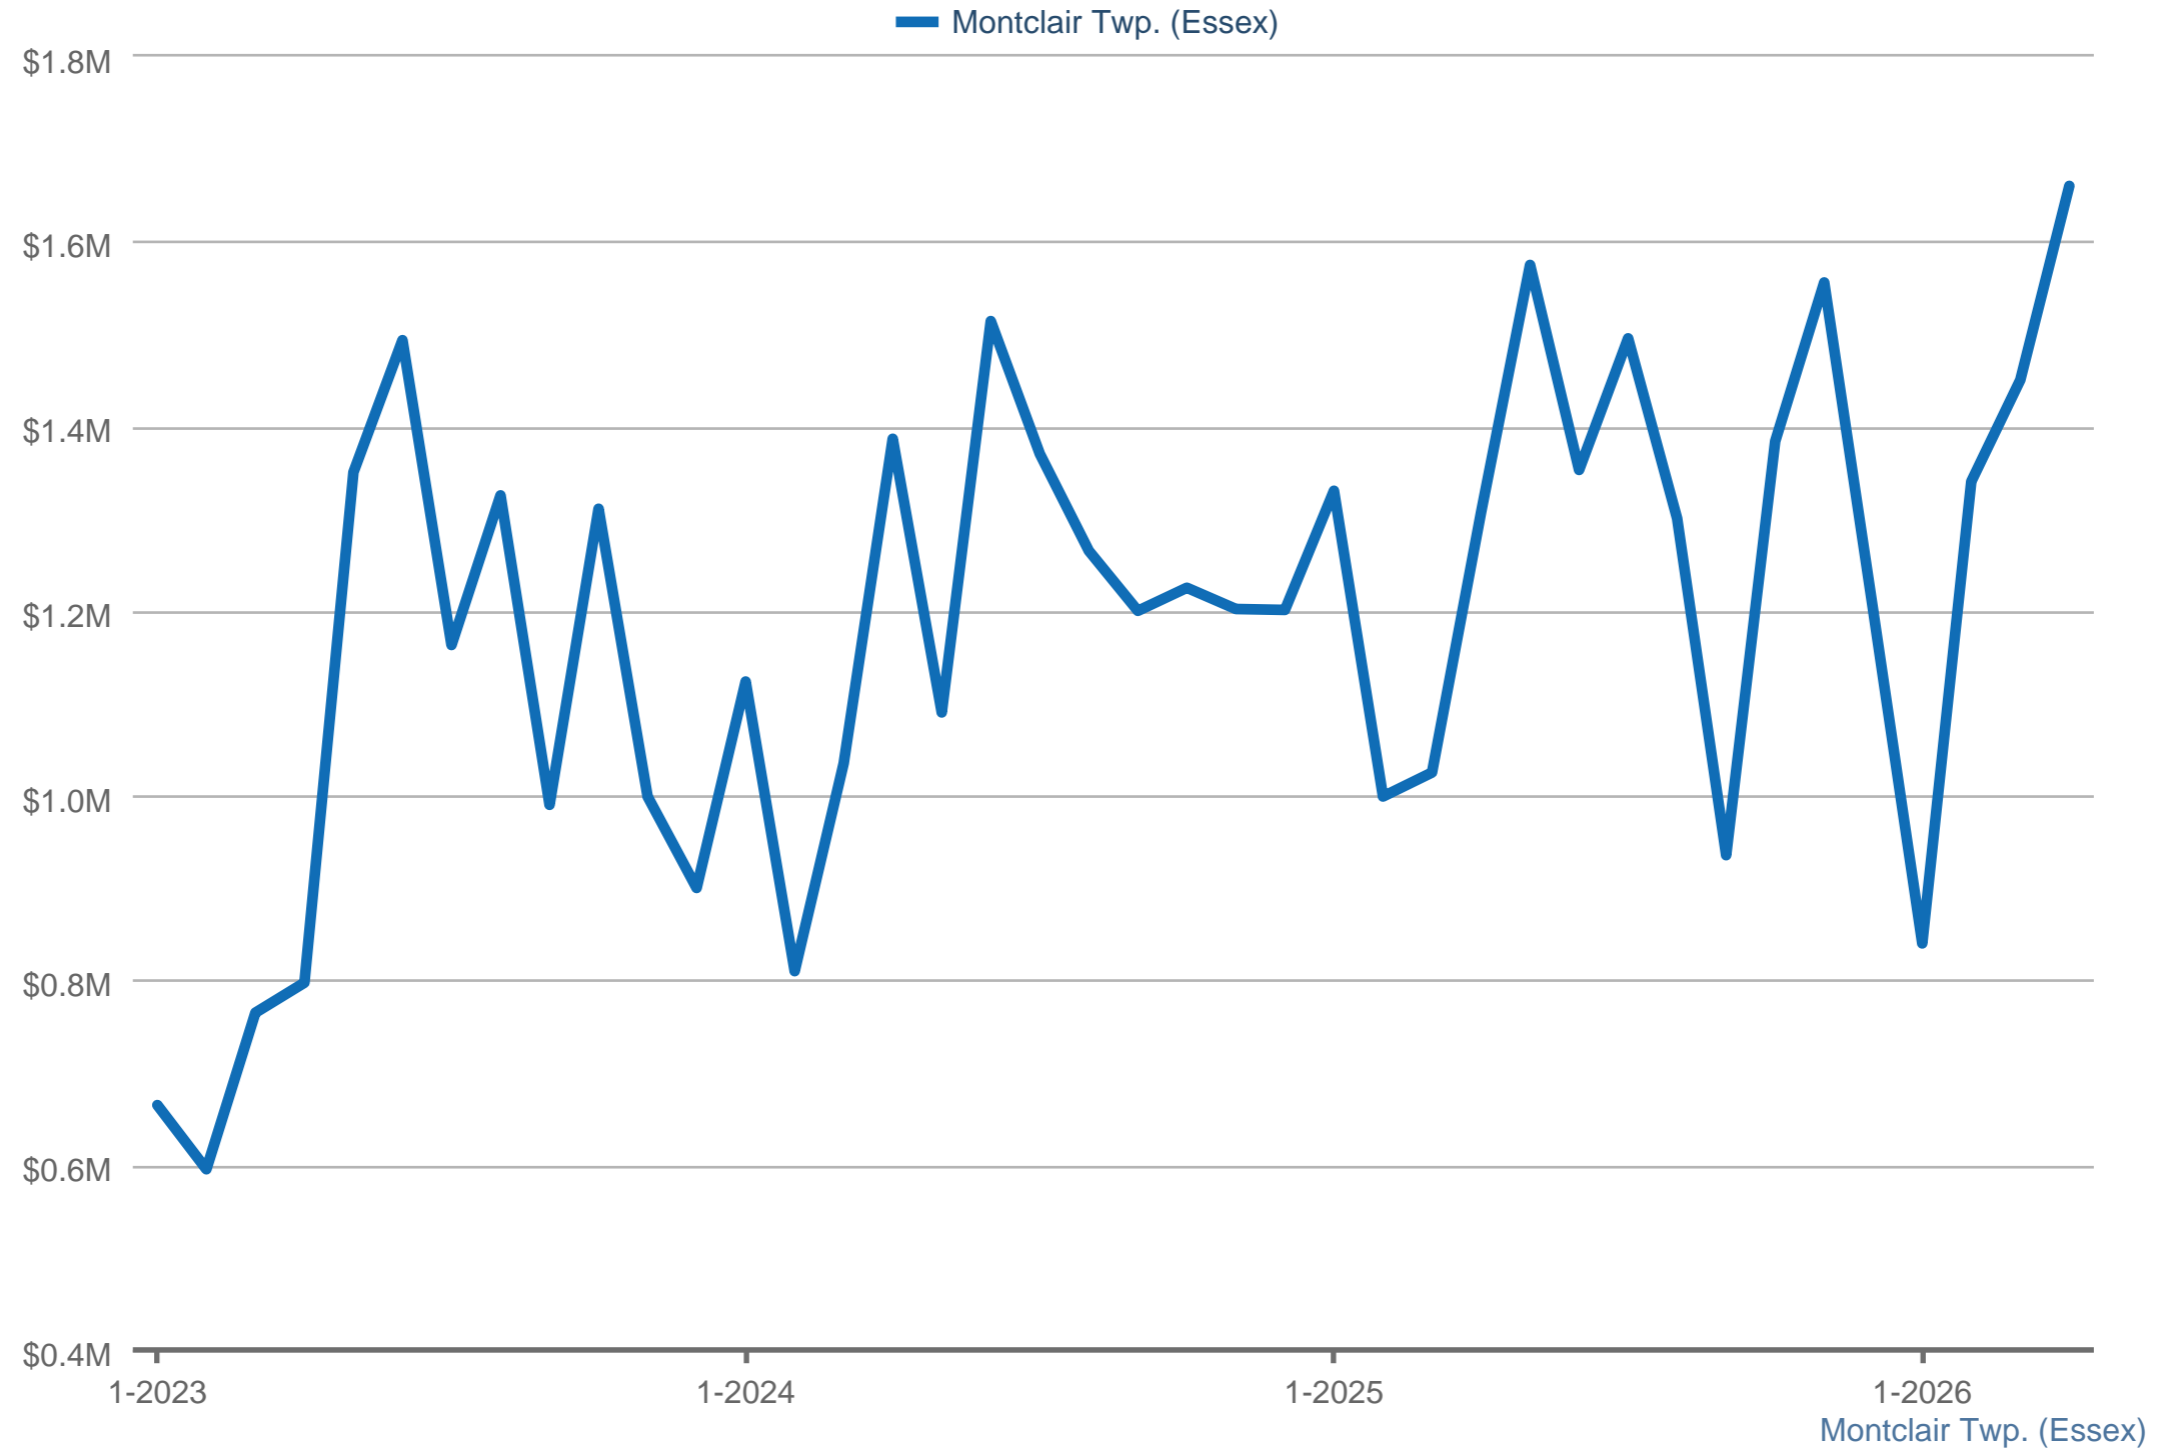

### Median Sales Price

Each data point is one month of activity. Data is from May 18, 2026.