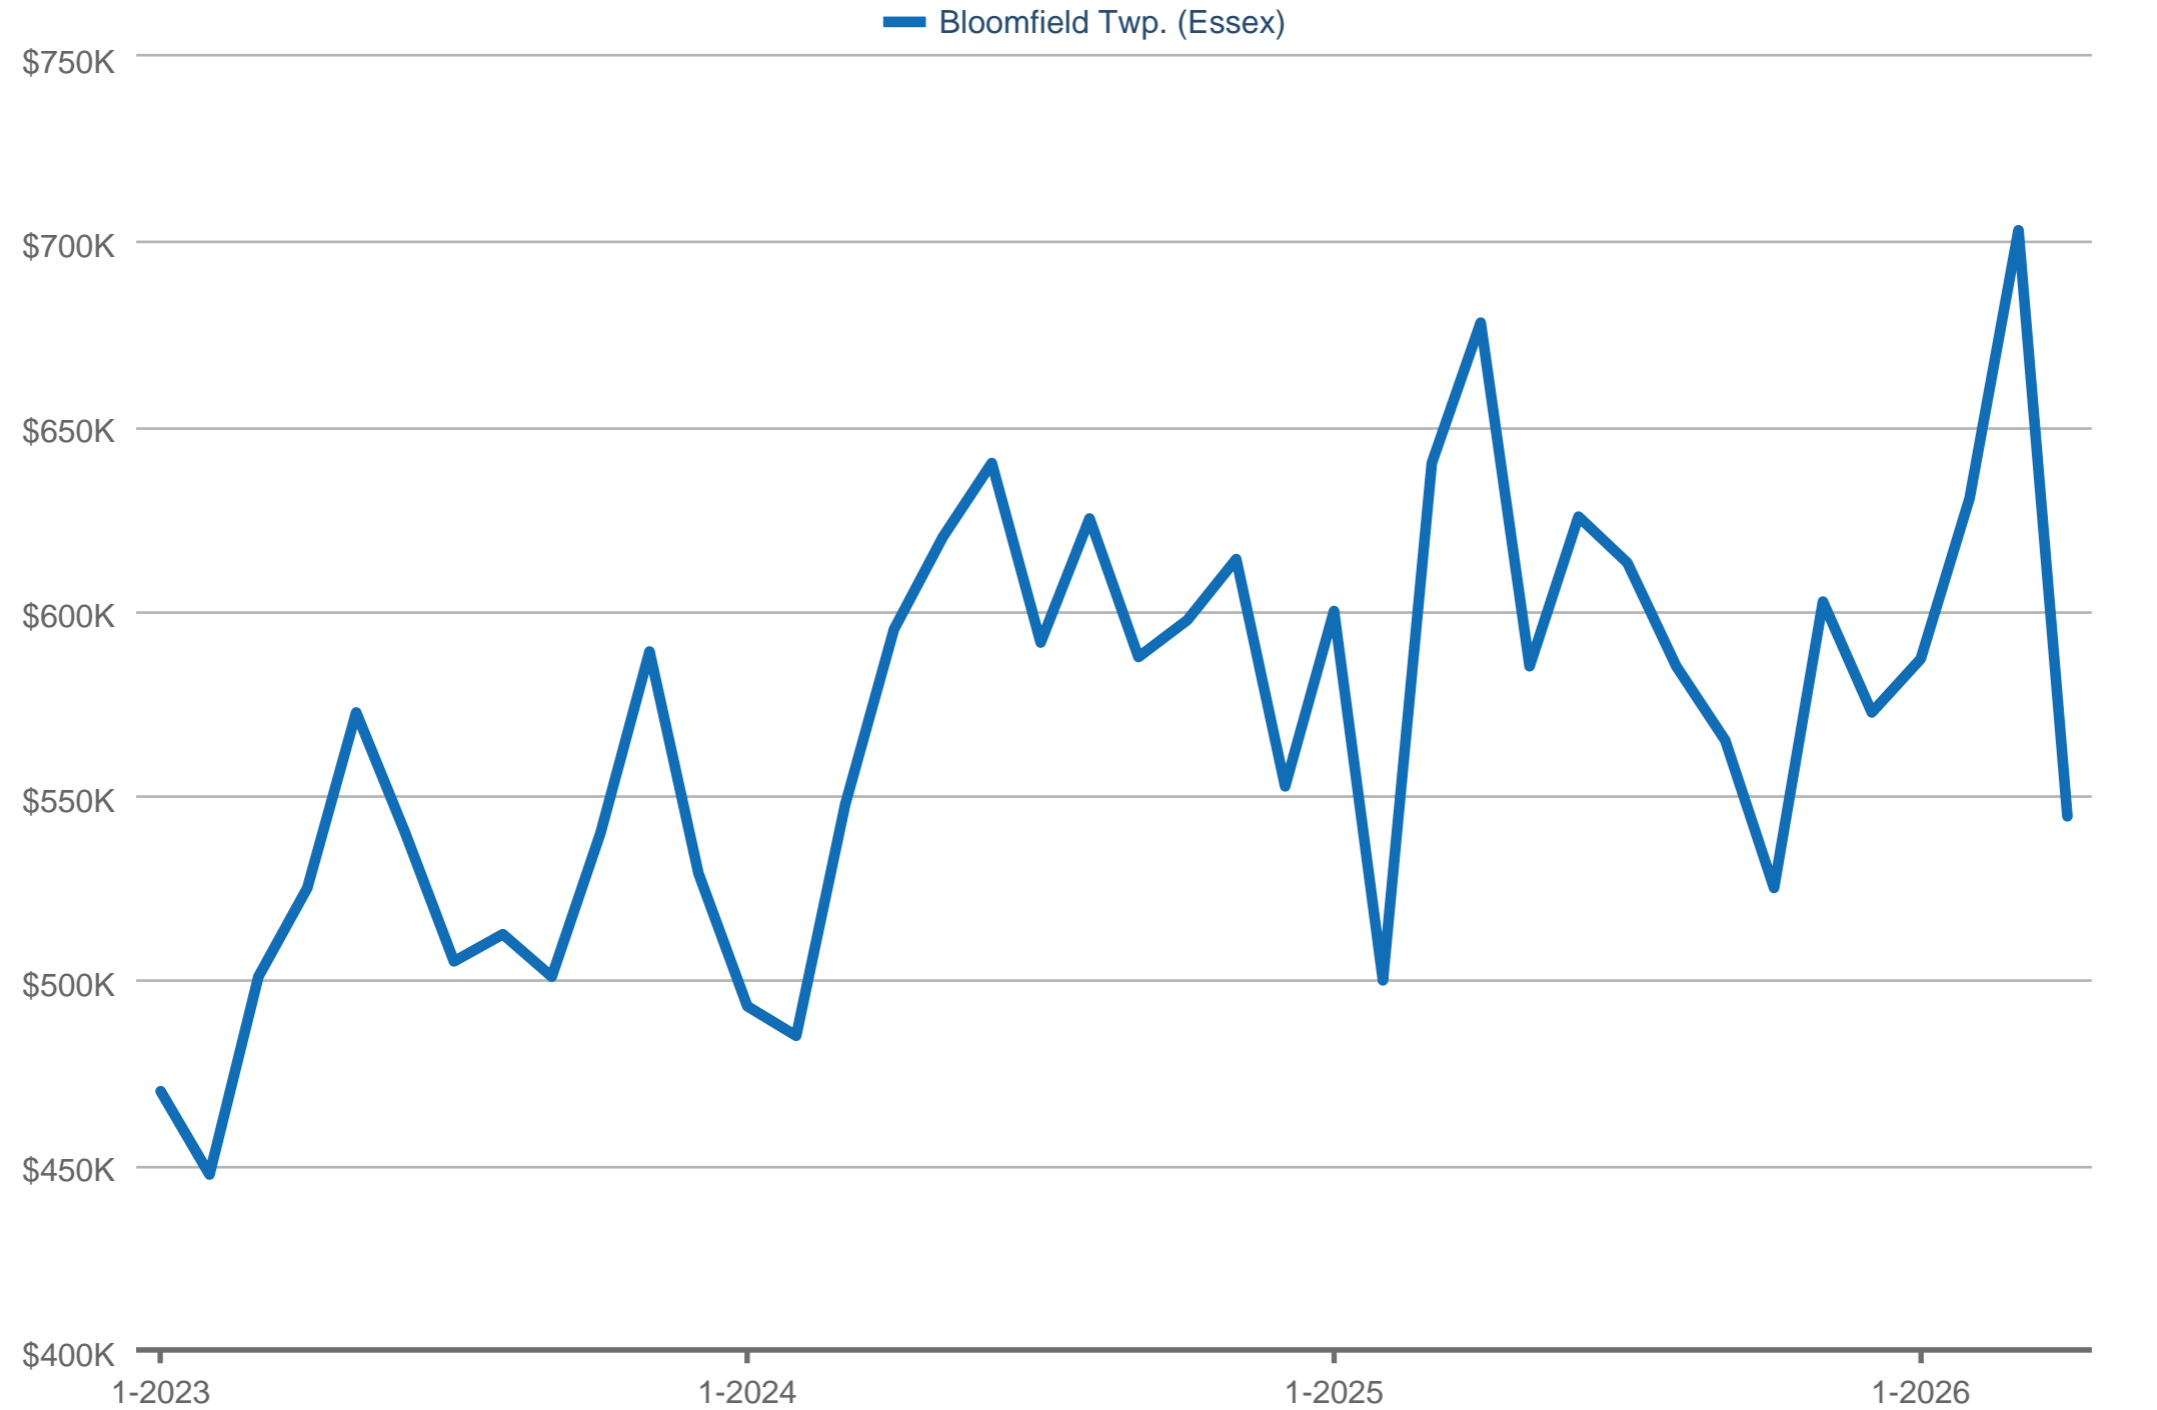

Median Sales Price

Bloomfield Twp. (Essex)
Each data point is one month of activity. Data is from May 18, 2026.

All data from Garden State MLS. InfoSparks © 2026 ShowingTime Plus, LLC.