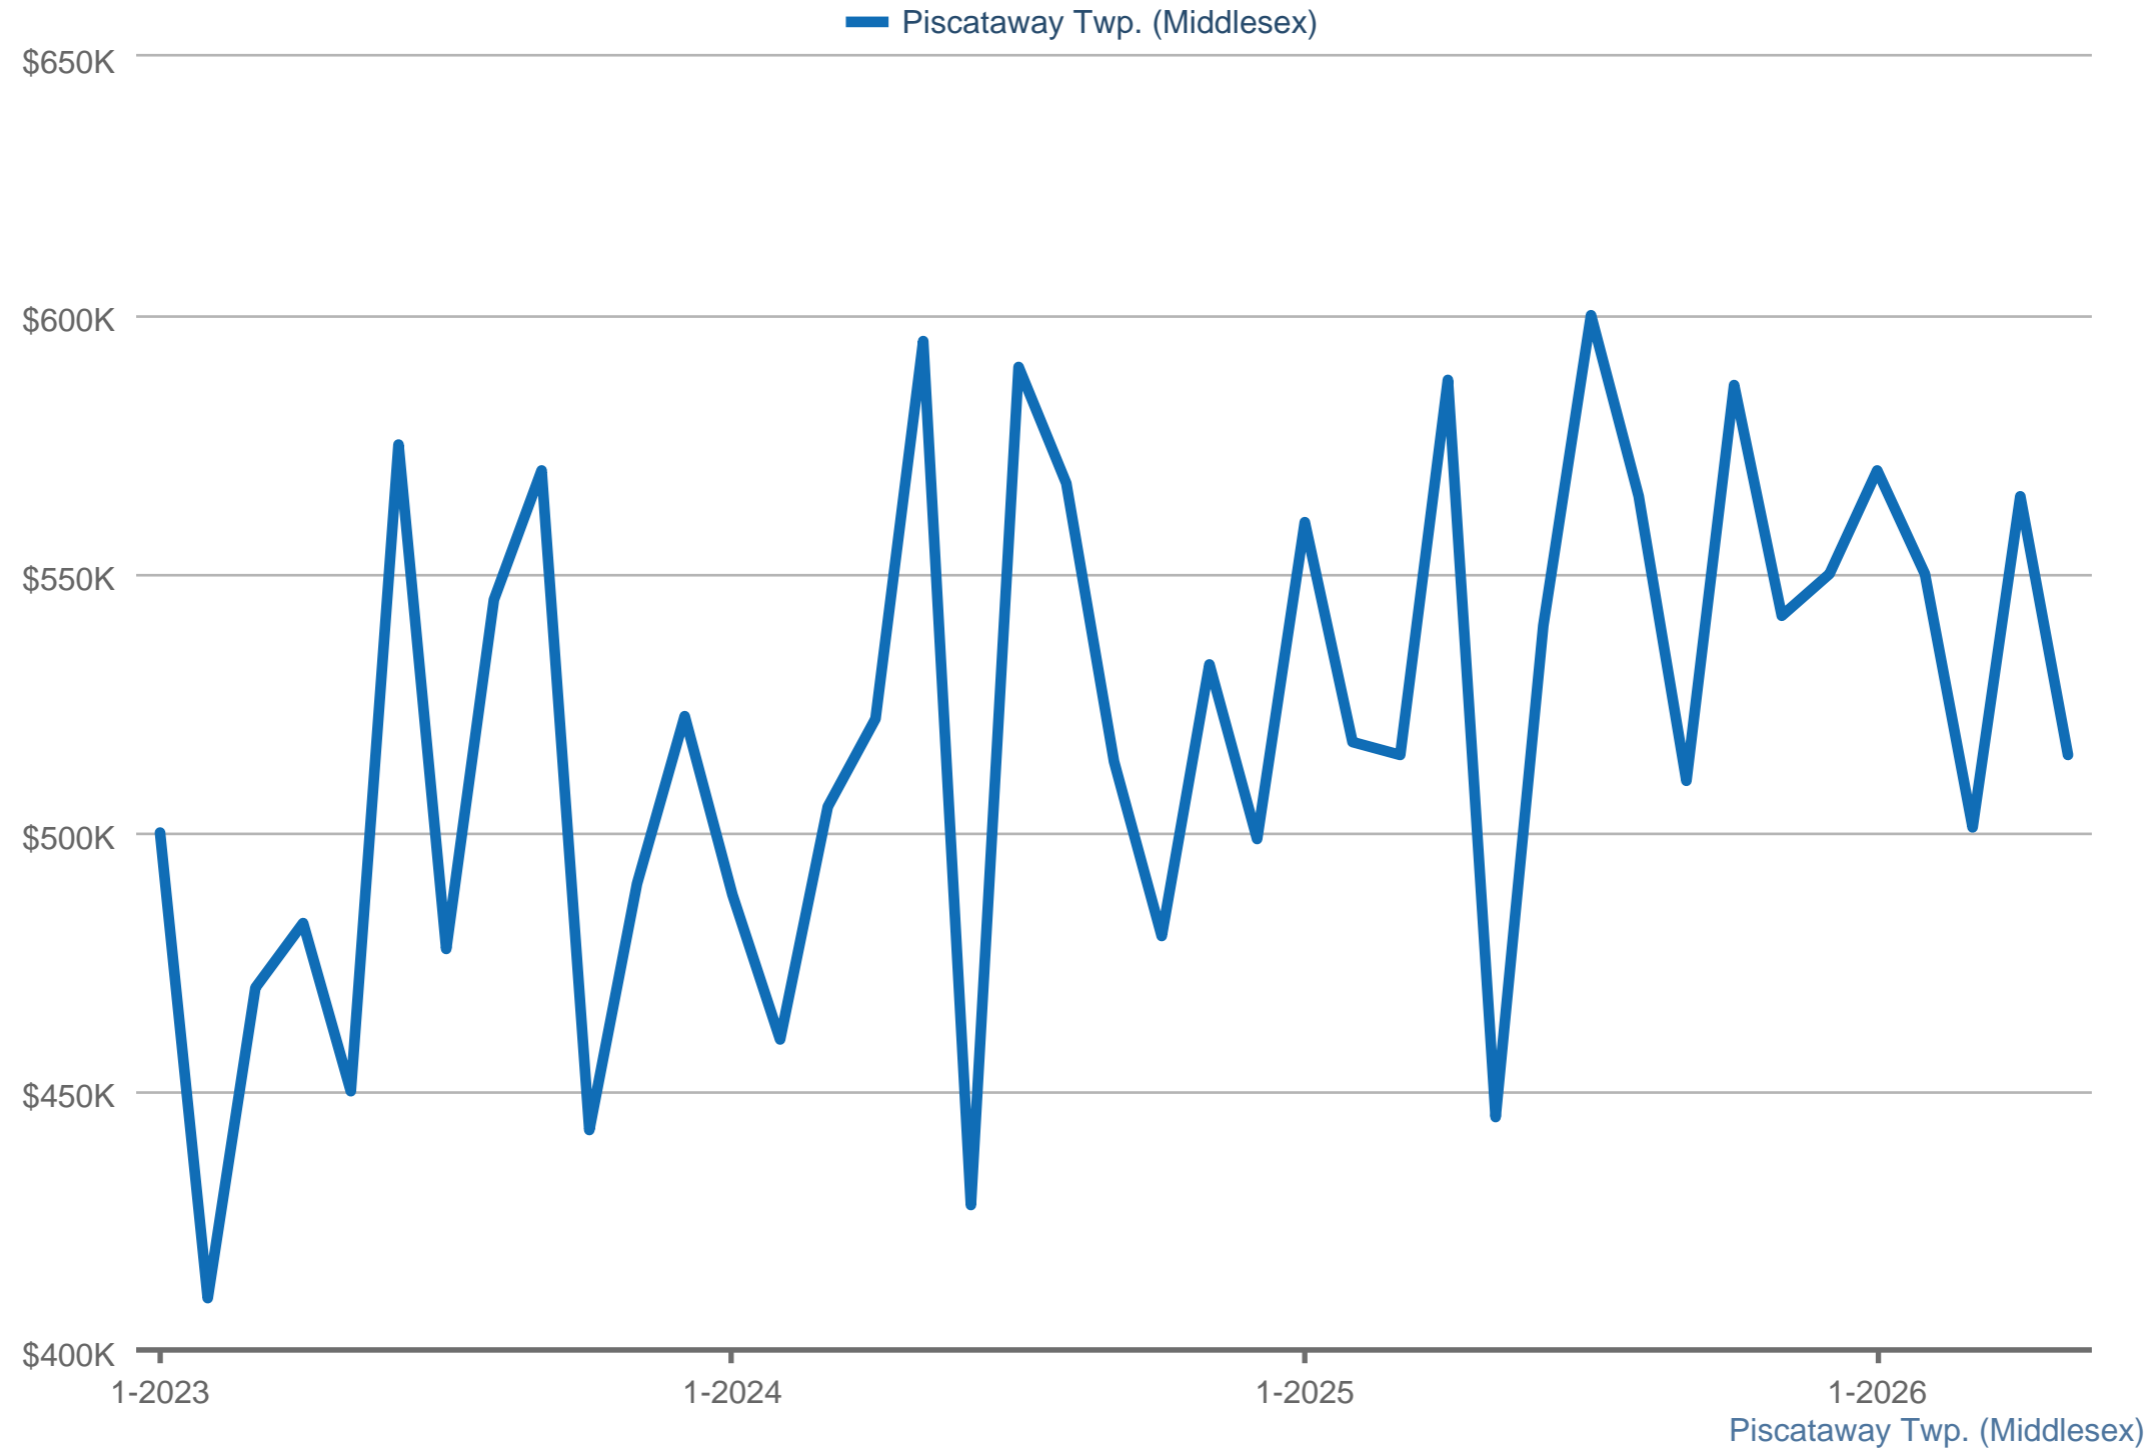

### Median Sales Price

Each data point is one month of activity. Data is from June 9, 2026.